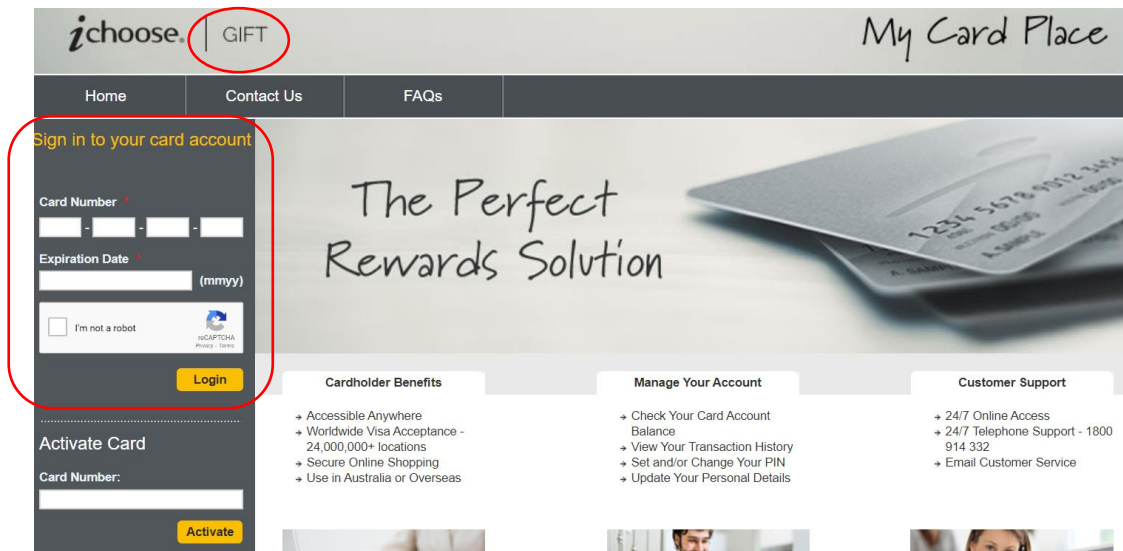

To check the balance of your Visa gift card go to - <https://ichoosegift.mycardplace.com>

Ensure the web page has the word Gift at the top like below

Enter your card number in the fields Sign in to your card account

Enter the Expiration Date of your card – this is found in the front of the card

Click I'm not a robot – wait for the green tick to appear

Click Login

You will now be able to see the balance of card along with any transactions and fee incurred.